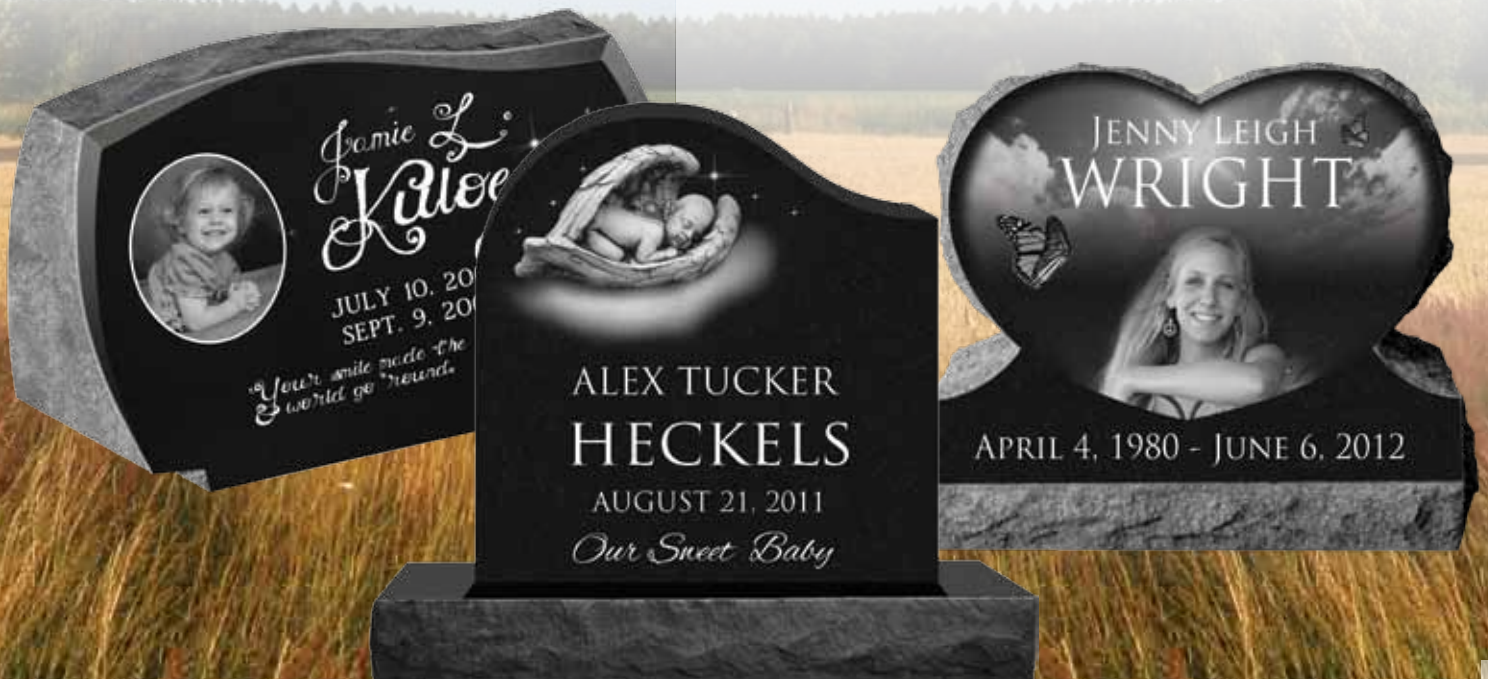

# CUSTOM ETCHINGS

Keeping memories are our way of *holding* onto the things we *love*, the things we are, the things we *never want to lose*. With *ultra-personalized* Photo Montages™, you and your *loved ones* will be able to *cherish* these *memories* for generations to come.

# DISCOVER THE *Emotion* FELT WITH A *Personalized* MEMORIAL

*Every life has a story to tell.*

Our line of Endless Affection™ Photo Montages allow you to capture the legacy of a life once lived. Whether it be a single special photograph, or a series of photos, our designers can create a unique and ultra-personalized tribute specifically designed for and about your loved one.

*"I wanted to tell the story of my Mom's life so that everybody could remember her just like I do. She loved gardening and her dogs more than anything! I chose a beautiful garden scene and added photos of her and her dogs. It turned out better than I could have ever imagined!"*

TURN THIS....

INTO THIS!

PRESERVE UNFORGETTABLE *Memories*

*"We went home and found the things that meant the most to her. We were able to show her life, and her impact upon the world. Once we saw the finished stone set in the cemetery, It was as if she was looking back at us letting us know that she was okay."*