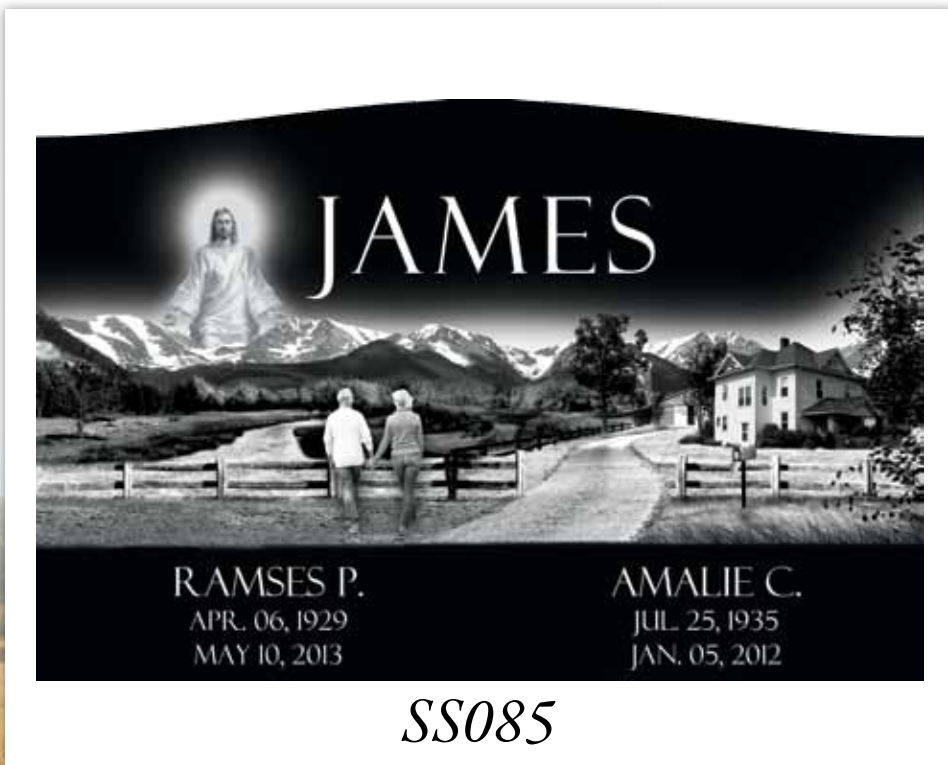

SS098

SS049

SS014

SS036

SS056

SS136

*Find the perfect scene for your loved one in our selection of the most popular laser scene etchings. Simply choose a scene then add names and dates to create a beautiful and unique memorial.*