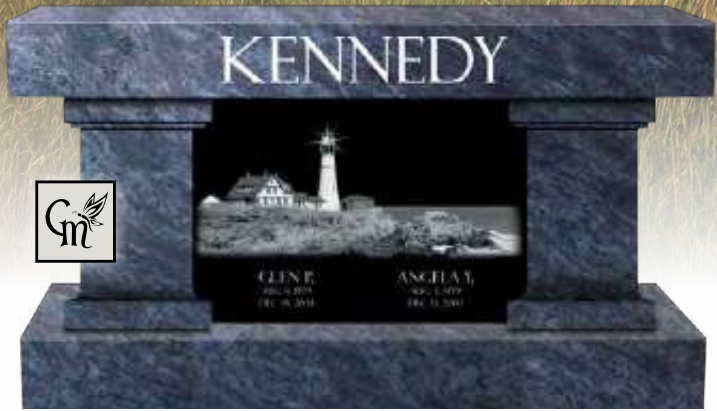

**WITH SO MANY
OPTIONS, THIS
BENCH IS
YOUR ANSWER!**

These versatile benches were designed for cremation but can also be used as a traditional bench memorial. Jet Black doors can be laser etched; and bench supports have room for endless laser designs or sandblast carvings!

BENCHES AND CHAIRS

CMBC05

**cremation
memorials**

***Cremation Options!** Many of our benches can also be used as cremation memorials. Look for our Cremation Memorials logo on certain bench models and speak to your memorial specialists about cremation chambers before you place your order.*