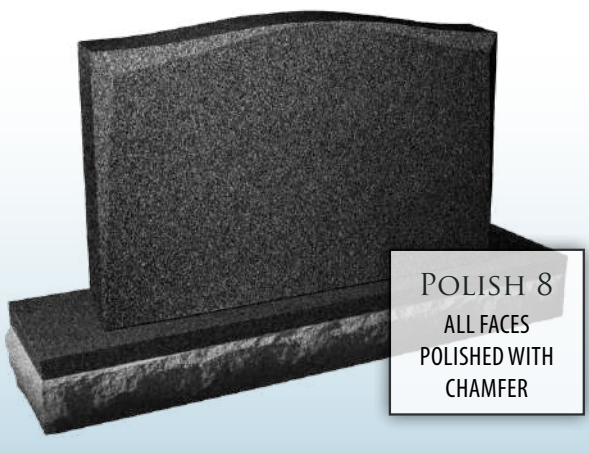

CHOOSE YOUR POLISH!

POLISH 8
ALL FACES
POLISHED WITH
CHAMFER