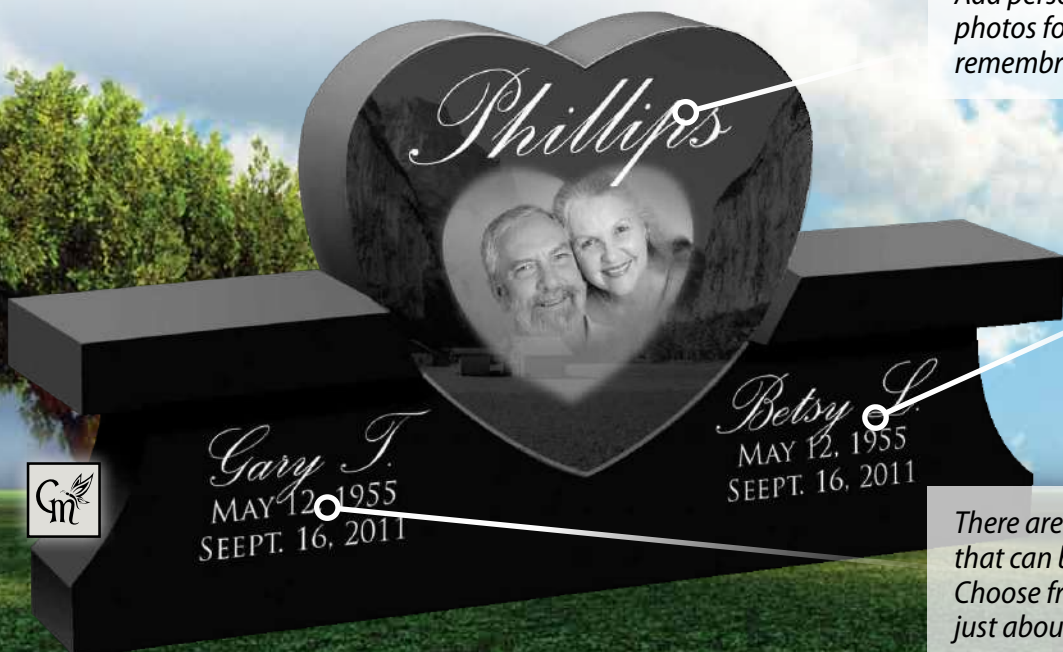

PERFECT AS A LIFETIME MEMORIAL, GARDEN ACCENT,
OR A BEAUTIFUL CREMATION MONUMENT.

Add personalized family photos for a lifetime of remembrance.

If opting for cremation, use the two chambers inside. If not, it is a perfect vessel for keepsakes such as letters or other special items.

There are so many different fonts that can be laser etched onto granite! Choose from over hundreds of fonts at just about any size!