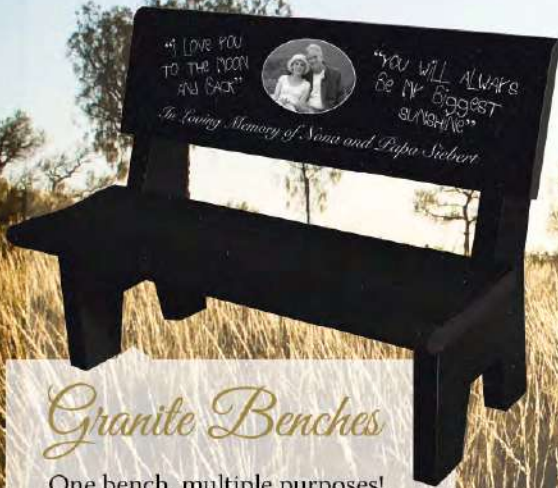

Granite Benches

One bench, multiple purposes! Use as a traditional memorial or a donation bench.

All surfaces of the CHR02 are polished, providing you with many places to add laser artwork or sandblast artwork.

Premium Slants

Combine the special heart shape with a unique Endless Affection Laser Etching for a priceless memorial.

Cremation Memorials

This two leveled columbarium allows for a physical closeness beyond life. It also features a perfect space for a special vase, solar light or statue.