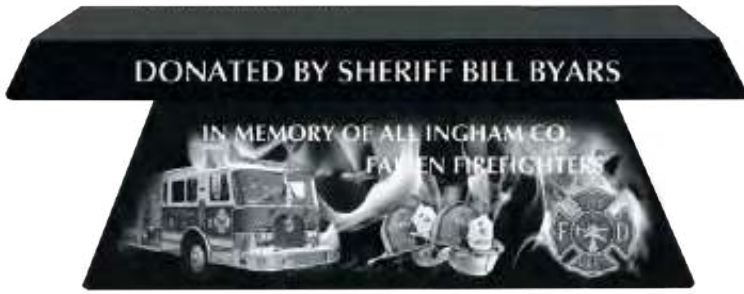

DONATE A *Lasting Impression!*

Sometimes life touches you in unexpected ways.
Whether it is a person, an organization or a group,
show your appreciation with something that will
last forever and be noticed and admired by all.

BENCHES AND CHAIRS

BENTAP IN JET BLACK