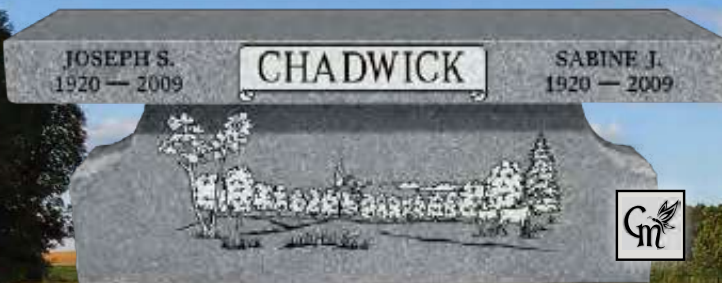

BENCHES AND CHAIRS

BENTAP IN JET BLACK

BEN01 IN JET BLACK

CHR02 IN JET BLACK

CREMATION READY BENCHES

BEN03 IN SUPER GRAY

This cremation logo makes finding cremation-ready memorials easy! Any of our unique cremation memorials can also be used as a traditional burial memorial.