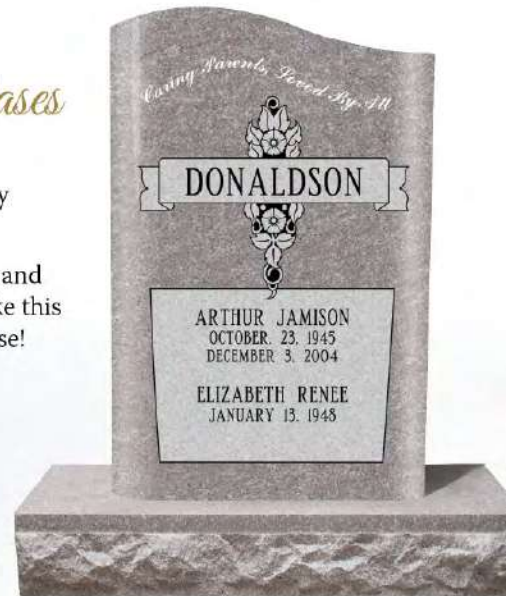

Super Gray Mary or Jesus Statue:

MOST LOVED *Products*

Granite Vases

Jet Black vases are a unique add-on to any memorial!

It's traditional shape and high polish look make this our most popular vase!

Statue Monuments